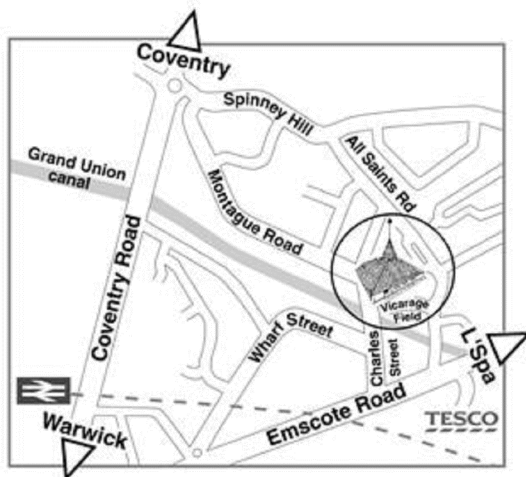

Directions to All Saints' Church, Warwick CV34 5NL

From the South, leave the M40 at Junction 13 for Leamington and Warwick.

Turn right onto the A452. At the roundabout take the 2nd exit onto the A425 signed Warwick.

Continue over the Avon river bridge with Warwick castle on your left. At the next roundabout continue straight ahead taking the right hand lane.

At the traffic lights bear right, signed Leamington. *

At the next traffic lights take the right lane to continue straight ahead on the A445 into Coten End and Emscote Road.

After 0.6 miles turn left into All Saints Road. (Signpost All Saints Church).

The church is on your left. Please use the church car park, which extends around the right side of the church.

From the North, leave the M40 at Junction 15 for Warwick.

At the roundabout take the 2nd exit onto the A429. Continue into Warwick.

At the traffic signals in Warwick bear right and immediately left, signposted Leamington.

Continue from * above.

For more information please telephone:

01926 612585 or 01926 403512