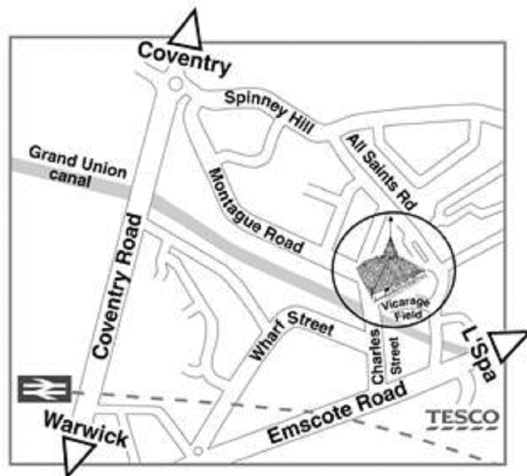

Continue over the Avon river bridge with Warwick castle on your left. At the next roundabout continue straight ahead taking the right hand lane.

At the traffic lights bear right, signed Leamington. \*

At the next traffic lights take the right lane to continue straight ahead on the A445 into Coten End and Emscote Road.

After 0.6 miles turn left into All Saints Road. (Signpost All Saints Church).

The Church is on your left. Please use the Church car park.

**From the North**, leave the M40 at Junction 15 for Warwick.

At the roundabout take the 2<sup>nd</sup> exit onto the A429. Continue into Warwick.

## Directions to All Saints' Church, Warwick CV34 5NL

**From the South**, leave the M40 at Junction 13 for Leamington and Warwick.

Turn right onto the A452. At the roundabout take the 2<sup>nd</sup> exit onto the A425 signed Warwick.