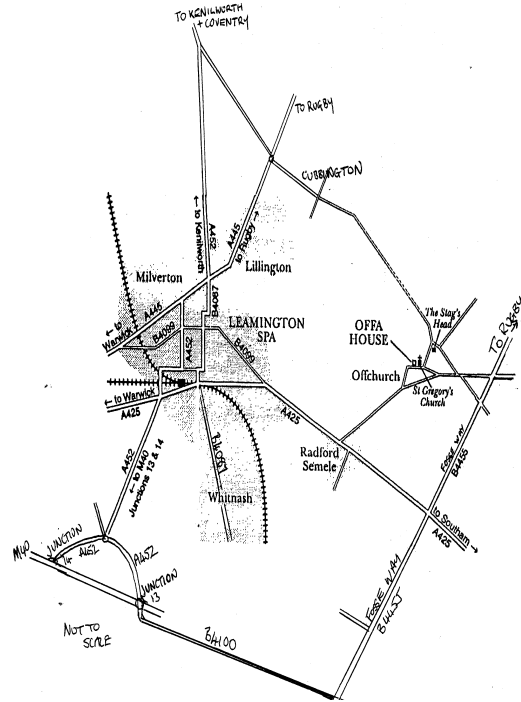

From Coventry

Follow the A46 Warwick road, take the A452 Leamington exit and follow signs for Cubbington and then Offchurch (all straight on). On crossing the bridge into the village turn right up the hill by the Stags Head Pub and right at the top of the hill and immediately right next to the Church.